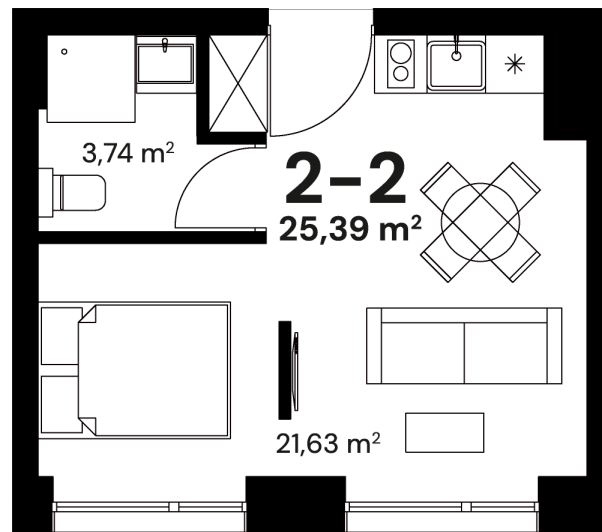

Rewo \ ALGIRDO
MONO

2-2

Sold

FLOOR	2
ROOMS	1.5
SIZE	25,39 m ²
PROPERTY TYPE	Studijos
/ FEATURES	Investicija

MORE INFORMATION

ALGIRDO STR. 12, VILNIUS
WWW.ALGIRDOMONO.LT